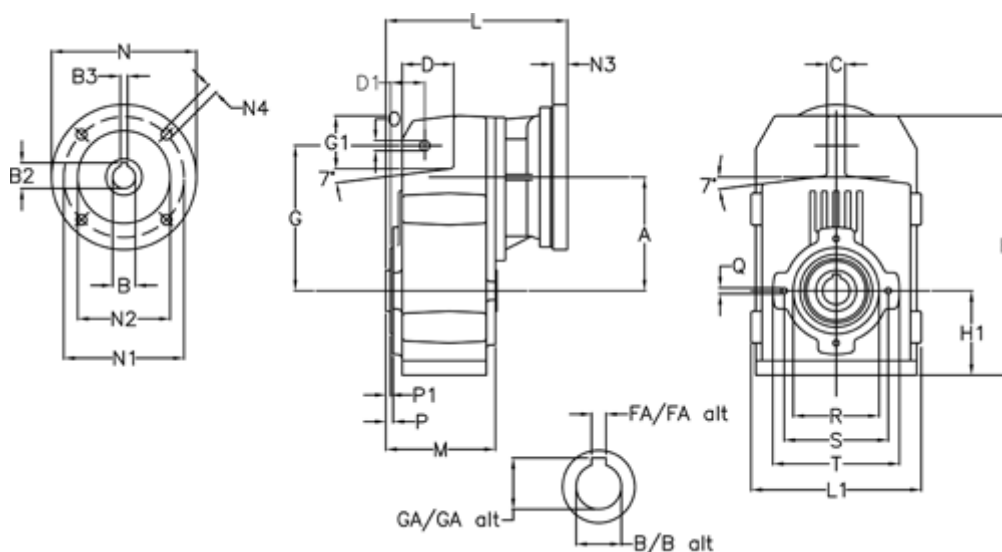

Article number: 29560104473230  
 Description: Shaft mounted gear  
 A102H25-44,7-P80B5

## Measures

A = 112.50	FA = 8	M = 100.5	Q = M8x12
B = 25	G = 140	N = 200	R = 80
B1 = 19	G1 = 51.0	N1 = 165	S = 100
B2 = 21.8	GA = 28.3	N2 = 130	T = 120
B3 = 6	H = 251.0	N4 = M10x20	
C = 20	H1 = 84.0	O = 11	
D = 47.5	L = 205.0	P = 4.5	
D1 = 35.0	L1 = 170	P1 = 3.0	